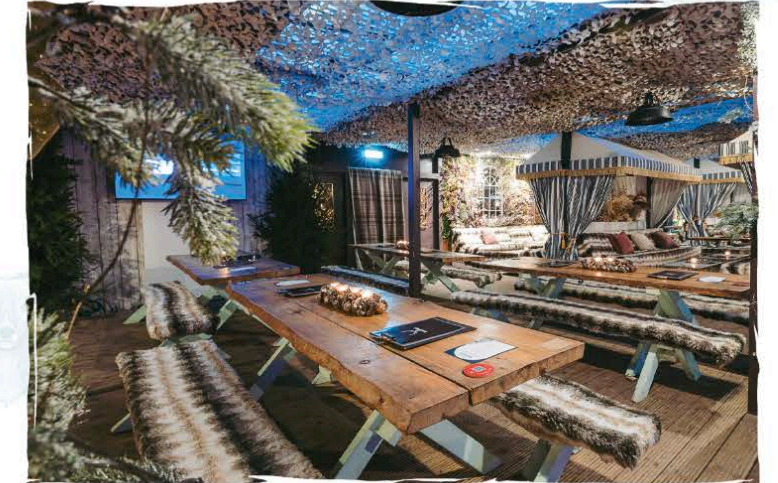

Tables

Join us in our alpine themed lodge, for all the food & drink Winterland has to offer. Perfect for networking, tables seat up to 8 people.

THE TEEPEE — BOTANICAL KITCHEN

FULL CAPACITY 80
SEATED CAPACITY 40