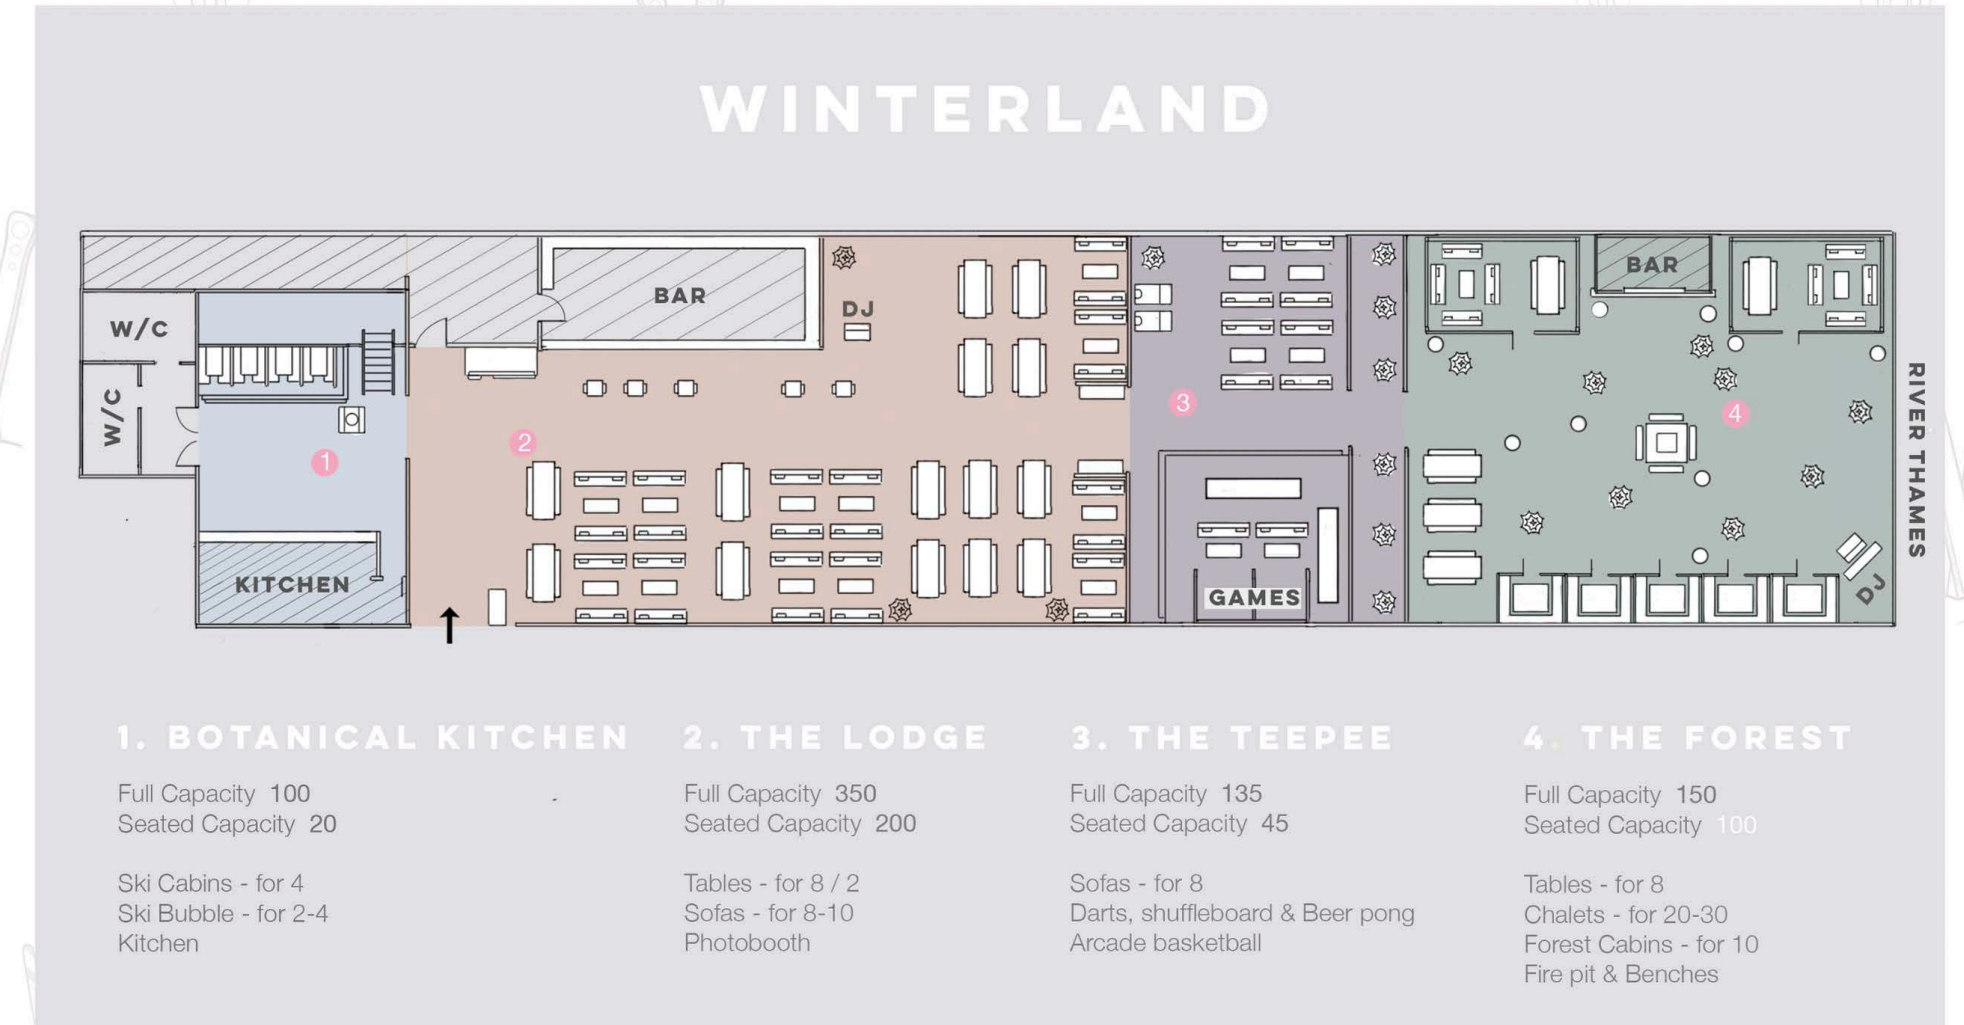

Winterland

AT A GLANCE

Two Bars

Designated Smoking Area

Cloakroom

Disabled Access

Wifi

Late License Available

Seasonally Themed

Fully Catered

Suitable For All Weather

FLOORPLAN

THE FOREST

FULL CAPACITY 140
SEATED CAPACITY 80

Forest Cabins

Enjoy both the privacy & the views of our outdoors winterland, with up to 10 people.

Tables

Join us in our alpine themed lodge, for all the food & drink Winterland has to offer. Perfect for networking, tables seat up to 8 people.

THE TEEPEE — BOTANICAL KITCHEN

FULL CAPACITY 80
SEATED CAPACITY 40